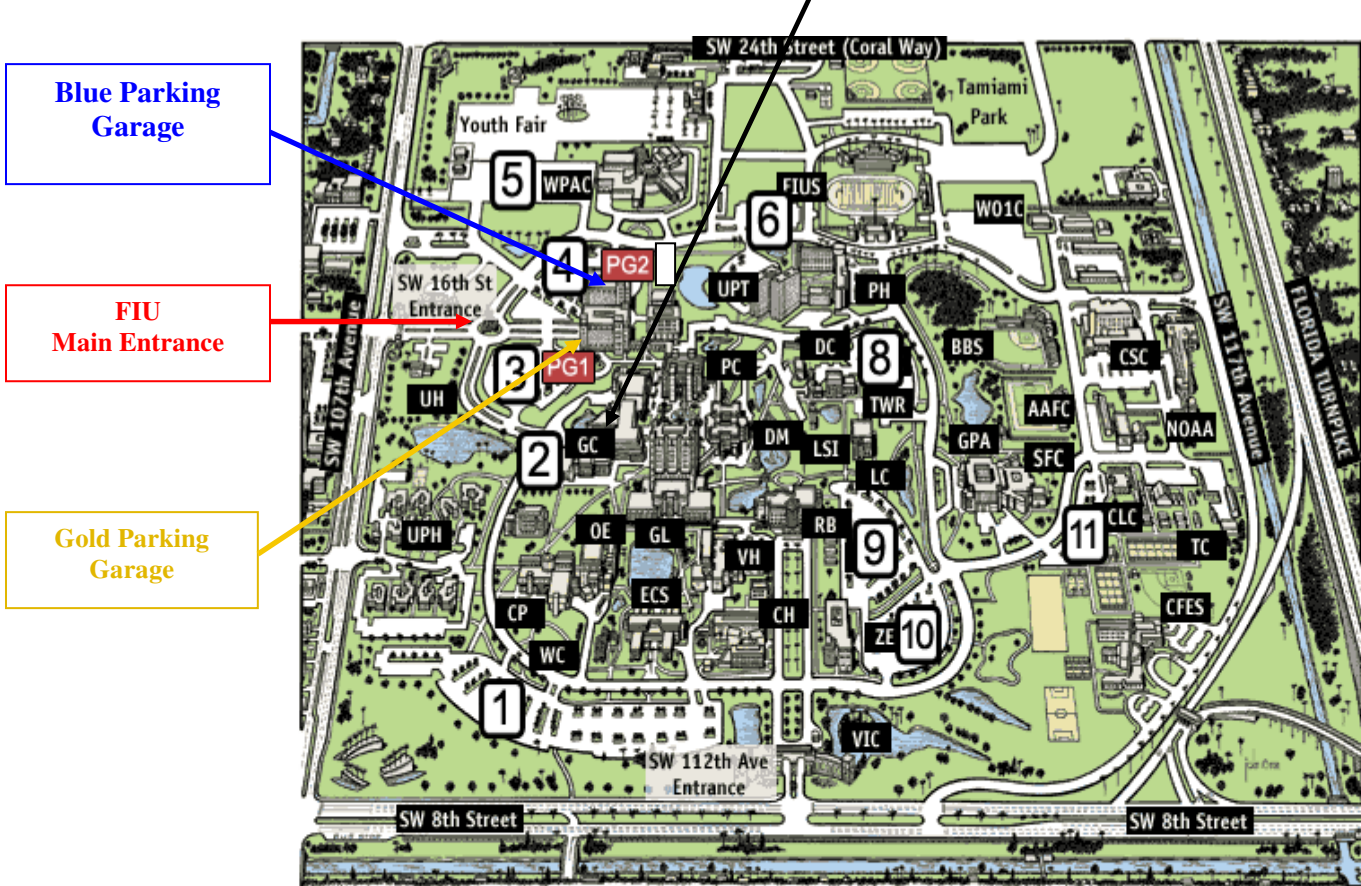

BLUE PARKING GARAGE INFORMATION:

Please notice that as you enter the university on SW 16th Street, main entrance, you will see a circle where there is a red sculpture. Drive up to the circle, continue straight. Two parking will appear. On your right the Gold parking Garage and on your left the Blue Parking Garage (PG2). Please park at any parking meter in the Blue Parking Garage.

GC 150 is located on the 1st floor of the Graham Center Building (GC)

AAFC	Athletics Academic Fitness Ctr	GL	Green Library (Athenaeum)	RB	Ryder Business Bldg
SFC	Student Fitness Ctr	GPA	Golden Panther Arena	TC	Trailer Complex
BBS	Baseball Stadium	HWC	Health Care & Wellness Ctr	TWR	Tower
CCLC	Children's Creative Learning Ctr	LC	Labor Ctr/English Language Institute	UH	University House
CFES	Carlos Finlay Elementary	LSI	Legal Studies Institute	UPH	University Park Housing
CH	College of Health	MM	Mall Modular Classrooms	UPT	University Park Towers
CP	Chemistry & Physics	NOAA	National Hurricane Ctr	VH	Viertes Haus
CSC	Campus Support Complex	OE	Owa Ehan	VIC	Visitor Information Ctr
DC	Duplicating Ctr	PC	Charles Perry Bldg (Primera Casa)	WC	Wertheim Conservatory
DM	Deuxieme Maison	PG 1	Parking Garage 1	W01C	Ceramics
ECS	Engineering & Computer Science	PG 2	Parking Garage 2	WPAC	Wertheim Performing Arts Ctr
FIUS	FIU Community Stadium	PH	Panther Residence Hall	ZEB	Ziff Education Bldg
GC	Graham University Ctr