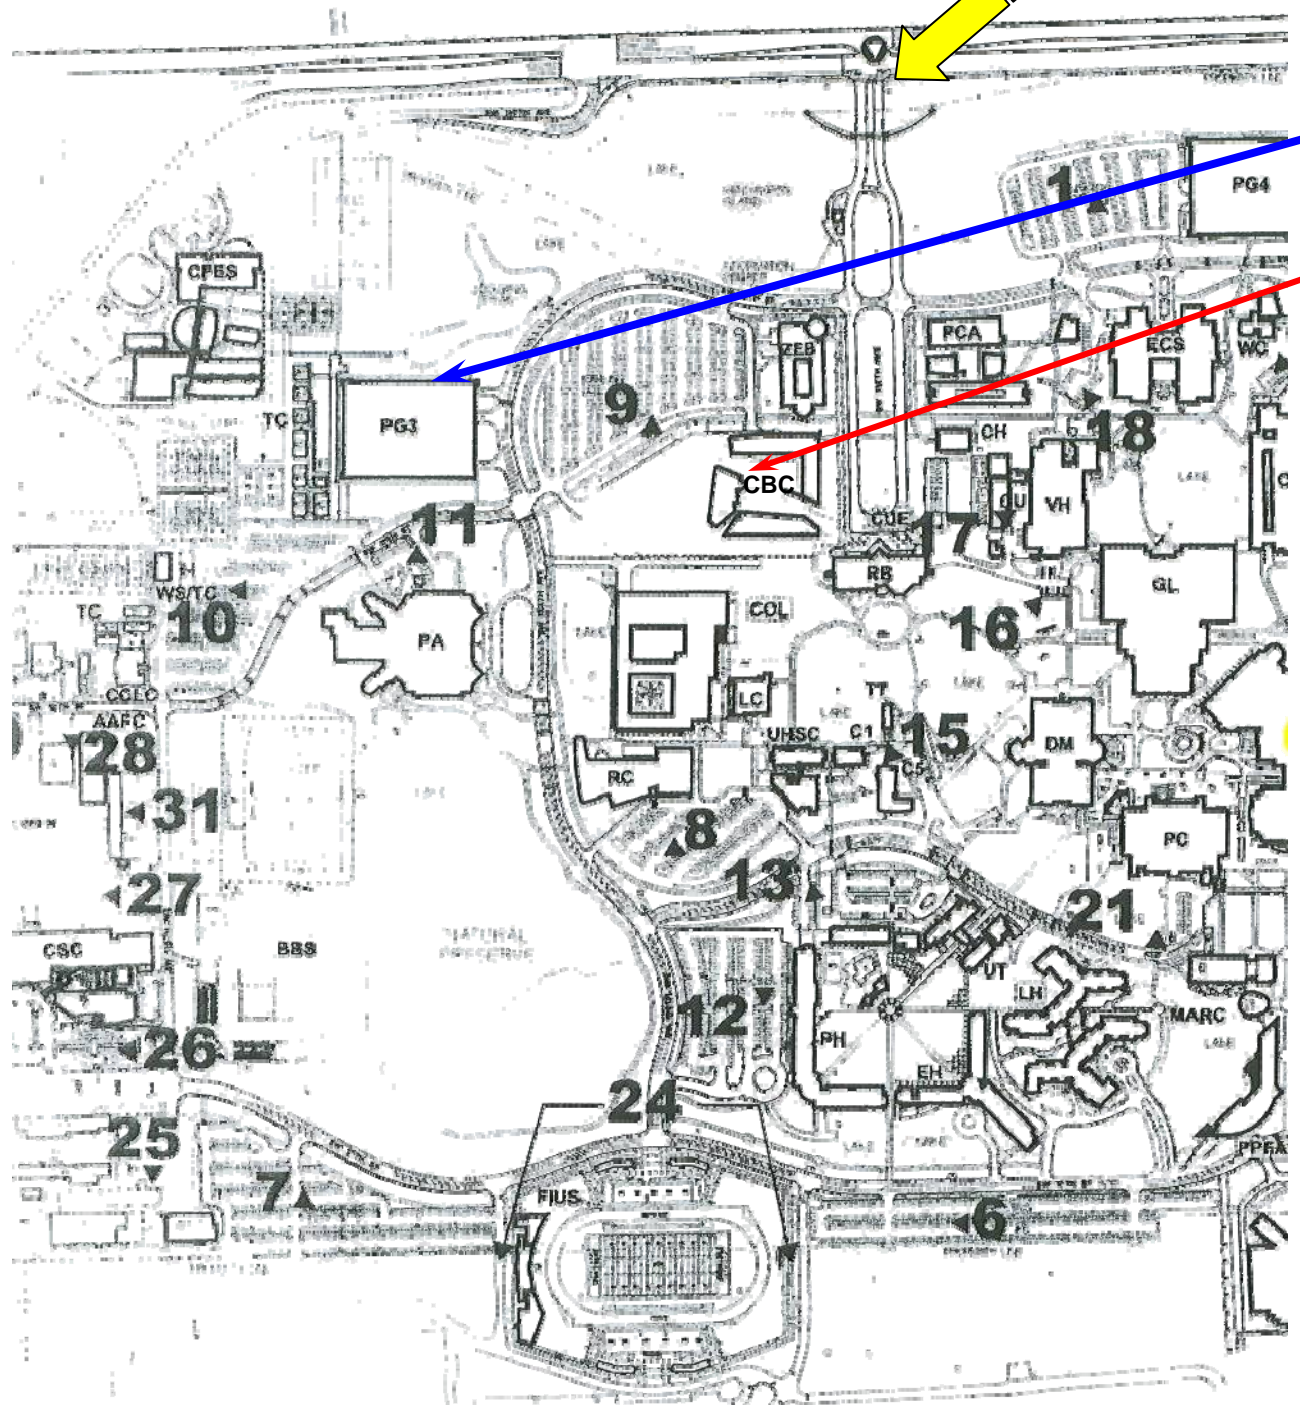

SW 8TH ST - GOLDEN PANTHER TRAIL

Panther Parking Garage (PG3)

College of Business Complex

Direction to Parking Garage

- Enter FIU through the SW 8th street and 112th Avenue entrance
- Keep on going straight
- Turn right at the stop sign on University Drive (you will see at the corner of the street the Ziff Education Building)
- Follows the road
- Make a right in Panther Garage Parking (PGP3)

Use any meter parking space

Address:
Florida International University
College of Business Complex, CBC
11200 SW 8th Street
Miami, Florida 33199