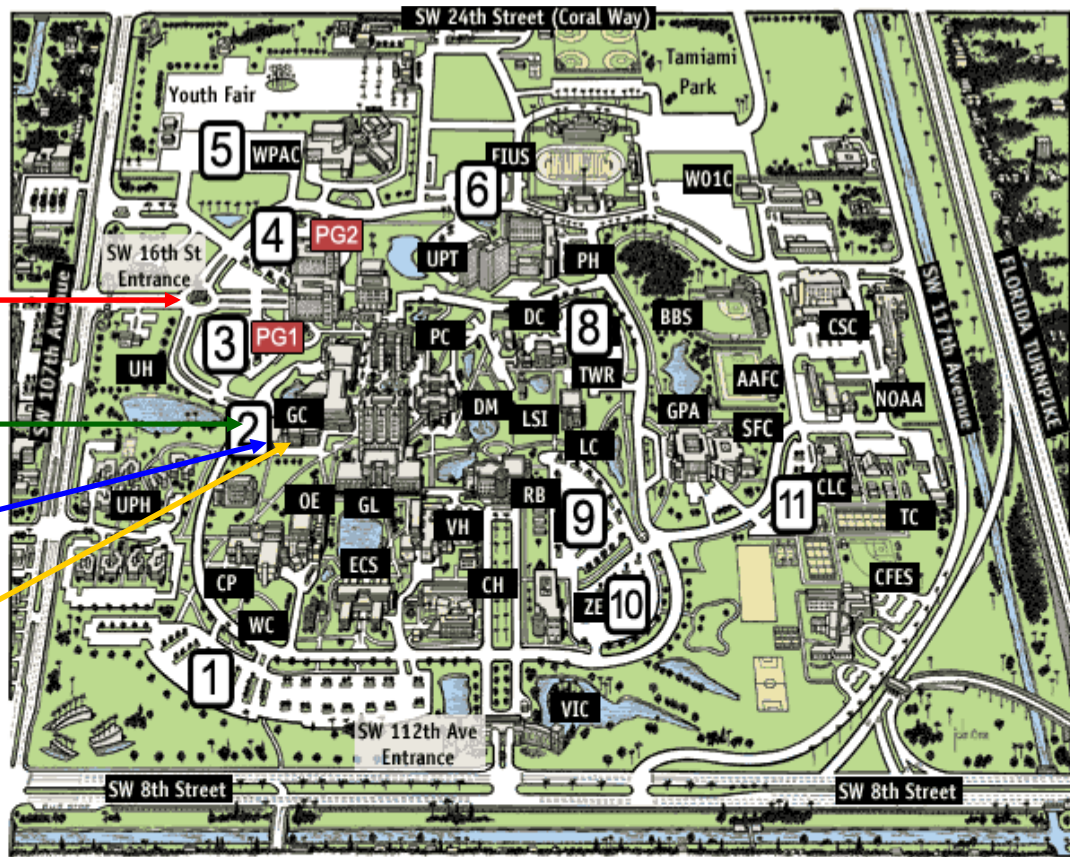

**PARKING INFORMATION:
The GRAHAM CENTER VISITOR PARKING**

Please notice that as you enter the university on SW 16th Street, main entrance, you will see a circle where there is a red sculpture. Drive up to the circle, bear right and take the first road to your right to Graham Center Visitor Parking.

When you exit the parking, first, you will pass the Graham Center Ballroom, continue straight toward the Green Library (the tallest building). Turn left at the corner of Einstein Bros Bagels, and enter the Graham Center. Then, you will pass the cafeteria and courtroom. Make a right and take the stairs to the 2nd floor. GC 243 is located on the 2nd floor of the Graham Center Building.

**FIU
Main Entrance on
SW 16 St. and 107
Avenue**

**Graham Center
Visitor Parking
Number 2**

**Graham Center
Building**

**Graham Center
GC 243**

AAFC	Athletics Academic Fitness Ctr	GL	Green Library (Athenaeum)	RB	Ryder Business Bldg
SFC	Student Fitness Ctr	GPA	Golden Panther Arena	TC	Trailer Complex
BBS	Baseball Stadium	HWC	Health Care & Wellness Ctr	TWR	Tower
CCLC	Children's Creative Learning Ctr	LC	Labor Ctr/English Language Institute	UH	University House
CFES	Carlos Finlay Elementary	LSI	Legal Studies Institute	UPH	University Park Housing
CH	College of Health	MM	Mall Modular Classrooms	UPT	University Park Towers
CP	Chemistry & Physics	NOAA	National Hurricane Ctr	VH	Viertes Haus
CSC	Campus Support Complex	OE	Owa Ehan	VIC	Visitor Information Ctr
DC	Duplicating Ctr	PC	Charles Perry Bldg (Primera Casa)	WC	Wertheim Conservatory
DM	Deuxieme Maison	PG 1	Parking Garage 1	W01C	Ceramics
ECS	Engineering & Computer Science	PG 2	Parking Garage 2	WPAC	Wertheim Performing Arts Ctr
FIUS	FIU Community Stadium	PH	Panther Residence Hall	ZEB	Ziff Education Bldg
GC	Graham University Ctr				