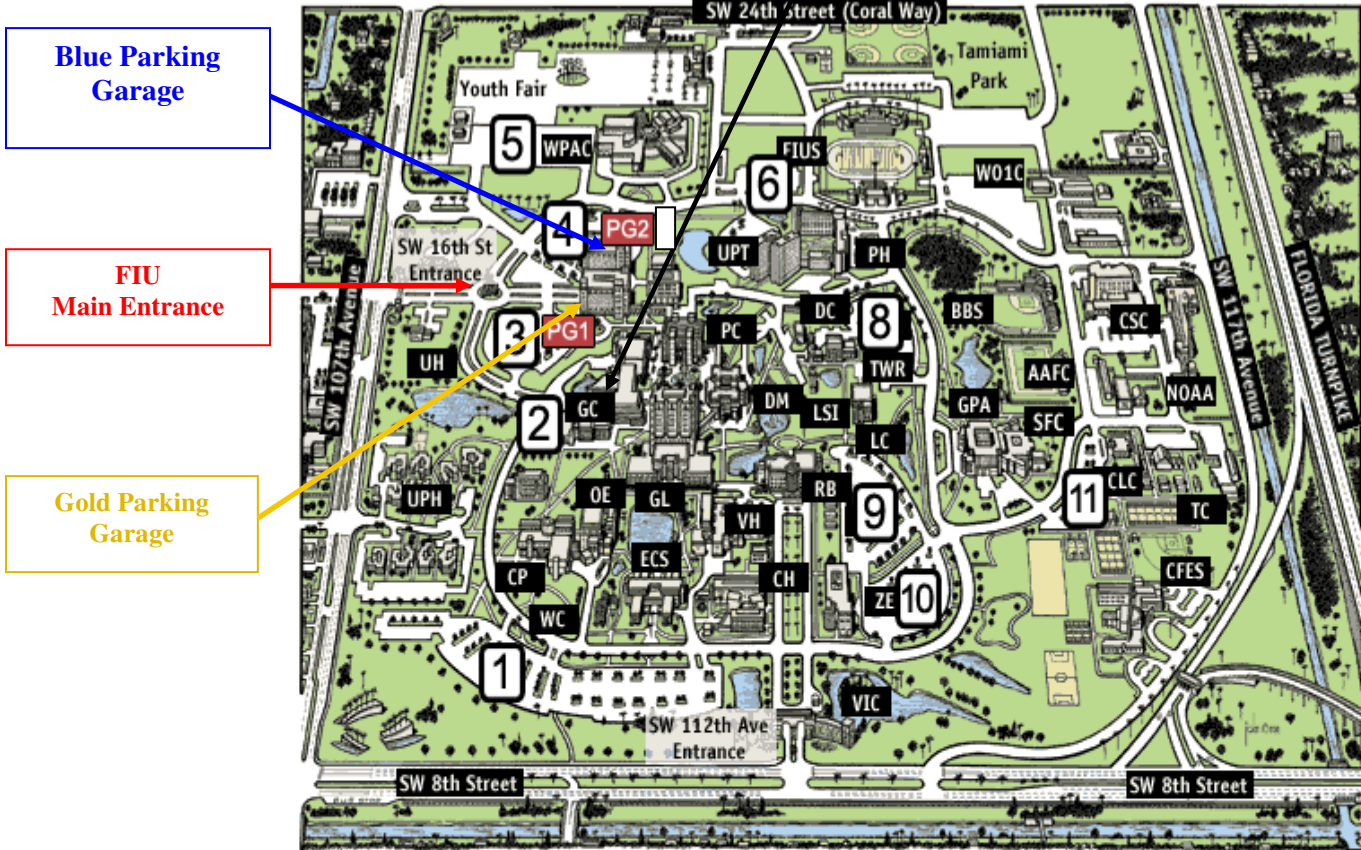

BLUE PARKING GARAGE INFORMATION:

Please notice that as you enter the university on SW 16th Street, main entrance, you will see a circle where there is a red sculpture. Drive up to the circle, continue straight. Two parking will appear. On your right the Gold parking Garage and on your left the Blue Parking Garage (PG2). Please park at any parking meter in the Blue Parking Garage.

GC 140 is located on the 1st floor of the Graham Center Building (GC)

AAFC	Athletics Academic Fitness Ctr	GL	Green Library (Athenaeum)	RB	Ryder Business Bldg
SFC	Student Fitness Ctr	GPA	Golden Panther Arena	TC	Trailer Complex
BBS	Baseball Stadium	HWC	Health Care & Wellness Ctr	TWR	Tower
CCLC	Children's Creative Learning Ctr	LC	Labor Ctr/English Language Institute	UH	University House
CFES	Carlos Finlay Elementary	LSI	Legal Studies Institute	UPH	University Park Housing
CH	College of Health	MM	Mall Modular Classrooms	UPT	University Park Towers
CP	Chemistry & Physics	NOAA	National Hurricane Ctr	VH	Viertes Haus
CSC	Campus Support Complex	OE	Owa Ehan	VIC	Visitor Information Ctr
DC	Duplicating Ctr	PC	Charles Perry Bldg (Primera Casa)	WC	Wertheim Conservatory
DM	Deuxieme Maison	PG 1	Parking Garage 1	W01C	Ceramics
ECS	Engineering & Computer Science	PG 2	Parking Garage 2	WPAC	Wertheim Performing Arts Ctr
FIUS	FIU Community Stadium	PH	Panther Residence Hall	ZEB	Ziff Education Bldg
GC	Graham University Ctr