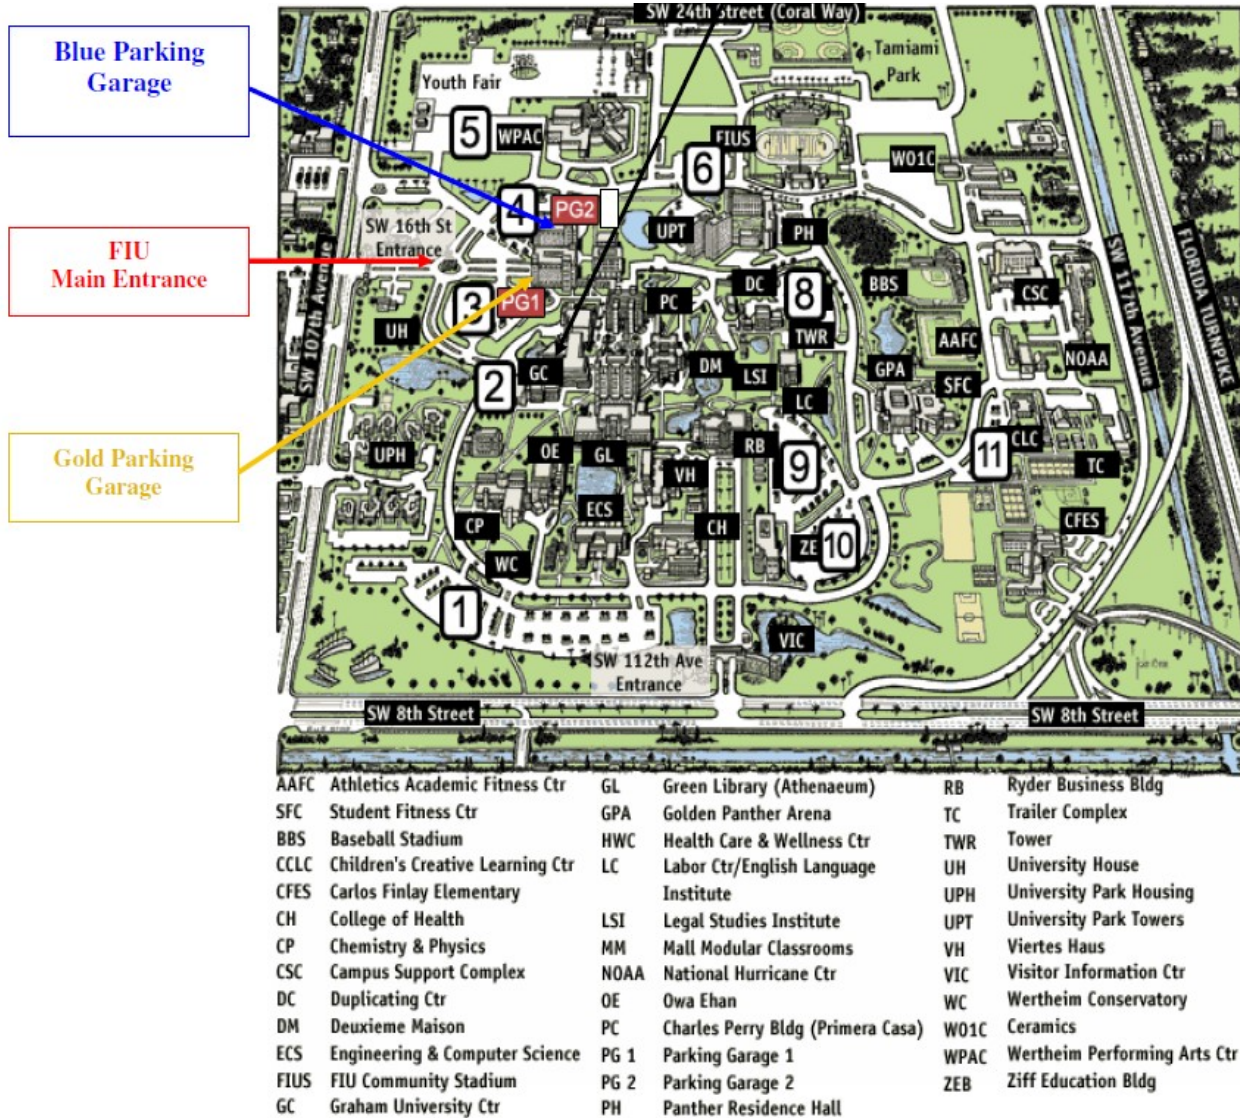

BLUE PARKING GARAGE INFORMATION:

Please notice that as you enter the university on SW 16th Street, main entrance, you will see a circle where there is a red sculpture. Drive up to the circle, continue straight. Two parking will appear. On your right the Gold parking Garage and on your left the Blue Parking Garage (PG2). Please park at any parking "Faculty/Staff" in the Blue Parking Garage.

GC 243 is located on the 2nd floor of the Graham Center building (GC)

DIRECTIONS

Driving Directions to FIU

From Miami International Airport to FIU

- Take the I-836 WEST exit from the Airport
- Follow I-836 to the Florida Turnpike
- Take the Florida Turnpike South
- Follow Florida Turnpike to the Tamiami Trail exit (SW 8th Street) - Exit 25
- Take the SW 8th Street EAST exit (25)
- Follow SW 8th Street until SW 107th Avenue
- Turn right at SW 107th Avenue
- Continue until SW 16th Street
- Turn Right at SW 16th Street, FIU main entrance

From Turnpike North to South and to FIU

- Take the Florida Turnpike South
- Follow Florida Turnpike to the Tamiami Trail exit (SW 8th Street) - Exit 25
- Take the SW 8th Street EAST exit (25)
- Follow SW 8th Street until SW 107th Avenue
- Turn right at SW 107th Avenue
- Continue until SW 16th Street
- Turn Right at SW 16th Street, FIU main entrance

From Turnpike South to North to FIU

- Take the Florida Turnpike North
- Follow Florida Turnpike to the Tamiami Trail exit (SW 8th Street) - Exit 25
- Take the SW 8th Street EAST exit (25)
- Follow SW 8th Street until SW 107th Avenue
- Turn right at SW 107th Avenue
- Continue until SW 16th Street
- Turn Right at SW 16th Street, FIU main entrance