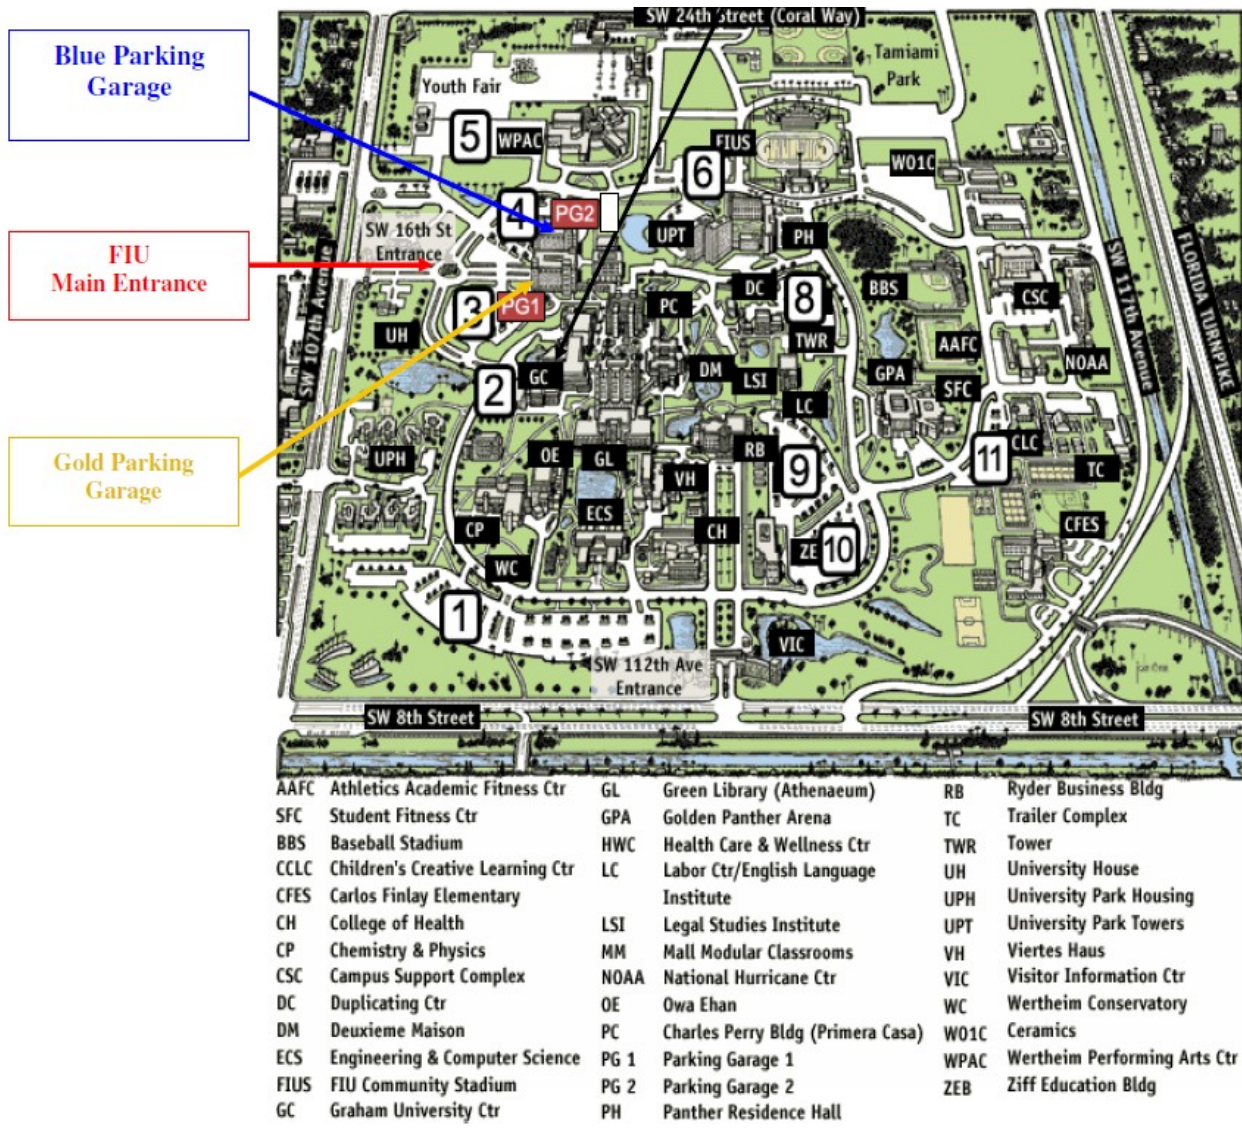

BLUE PARKING GARAGE INFORMATION:

Please notice that as you enter the university on SW 16th Street, main entrance, you will see a circle where there is a red sculpture. Drive up to the circle, continue straight. Two parking will appear. On your right the Gold parking Garage and on your left the Blue Parking Garage (PG2). Please park at any parking "Faculty/Staff" in the Blue Parking Garage.

GC 243 is located on the 2nd floor of the Graham Center building (GC)

DIRECTIONS

Driving Directions to FIU

From Miami International Airport to FIU

- Take the I-836 WEST exit from the Airport
- Follow I-836 to the Florida Turnpike
- Take the Florida Turnpike South
- Follow Florida Turnpike to the Tamiami Trail exit (SW 8th Street) - Exit 25
- Take the SW 8th Street EAST exit (25)
- Follow SW 8th Street until SW 107th Avenue
- Turn right at SW 107th Avenue
- Continue until SW 16th Street
- Turn Right at SW 16th Street, FIU main entrance

From Turnpike North to South and to FIU

- Take the Florida Turnpike South
- Follow Florida Turnpike to the Tamiami Trail exit (SW 8th Street) - Exit 25
- Take the SW 8th Street EAST exit (25)
- Follow SW 8th Street until SW 107th Avenue
- Turn right at SW 107th Avenue
- Continue until SW 16th Street
- Turn Right at SW 16th Street, FIU main entrance

From Turnpike South to North to FIU

- Take the Florida Turnpike North
- Follow Florida Turnpike to the Tamiami Trail exit (SW 8th Street) - Exit 25
- Take the SW 8th Street EAST exit (25)
- Follow SW 8th Street until SW 107th Avenue
- Turn right at SW 107th Avenue
- Continue until SW 16th Street
- Turn Right at SW 16th Street, FIU main entrance