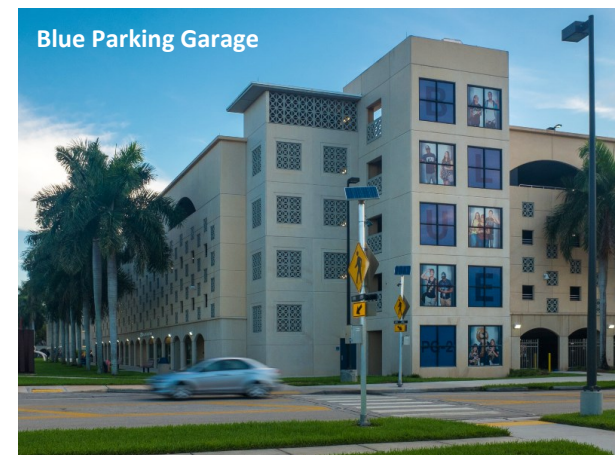

**KEY** Buildings Sidewalks Roadways Grassy Areas Athletic Fields Water Parking Lots Parking Garages Under Construction

**Modesto A. Maidique Campus**  
 11200 S.W. 8th Street  
 Miami, Florida 33199  
 p. 305.348.2000  
 www.fiu.edu

**Address:** Florida International University  
Modesto A. Maidique Campus  
11200 SW 8<sup>th</sup> Street  
Miami, FL 33199

**Building:** Ernest R. Graham Center (GC)  
**Room:** GC 243 (2<sup>nd</sup> floor)

### Parking Information: Blue Parking Garage

- Gold & Blue Parking Garages are located in front of the Marc Building and the Frost Art Museum  
(See pictures below)

**Building: Ernest R. Graham Center**