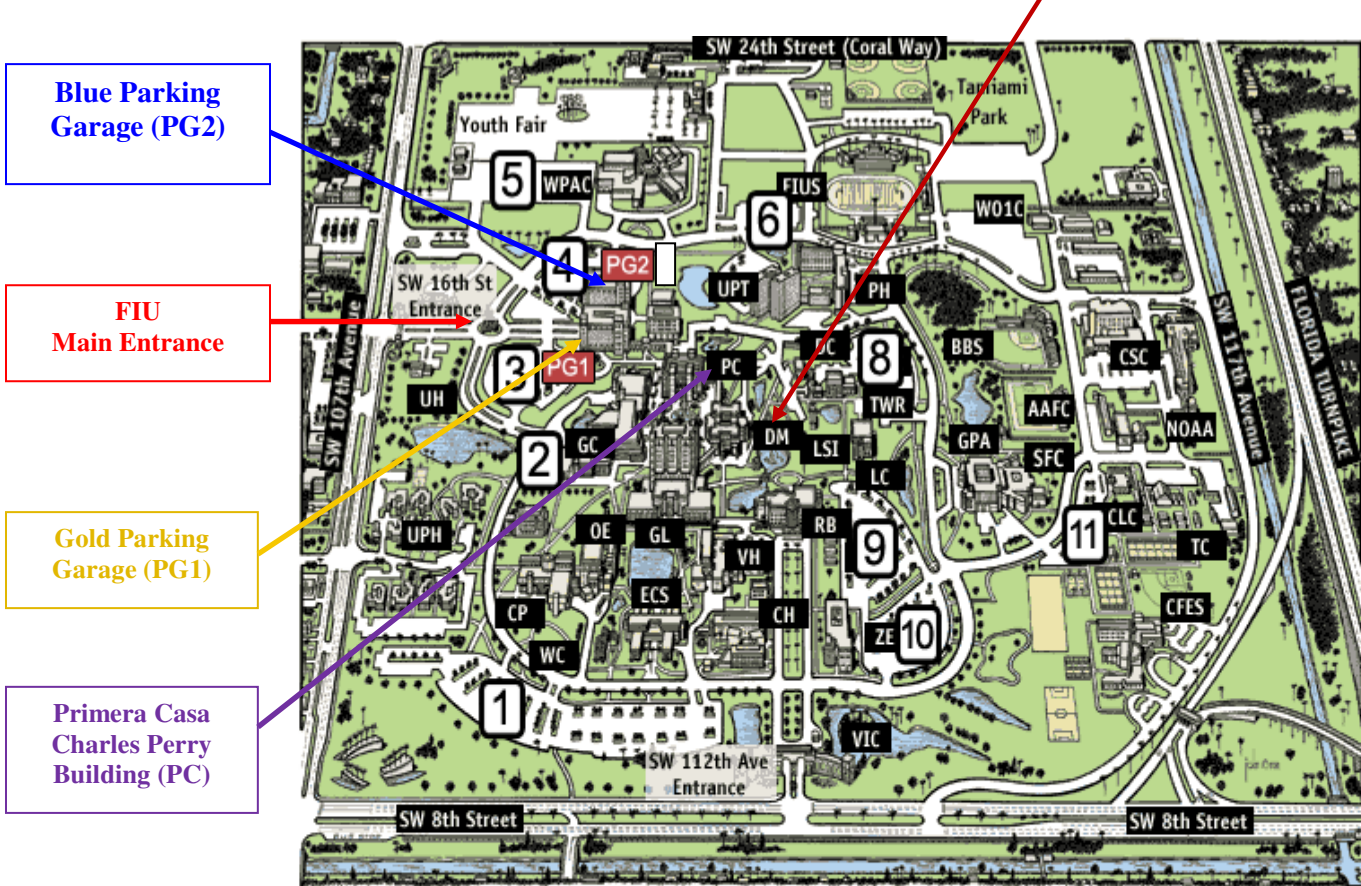

GOLD PARKING GARAGE INFORMATION:

Please notice that as you enter the university on SW 16th Street, main entrance, you will see a circle where there is a red sculpture. Drive up to the circle, continue straight. Two parking will appear. On your right the Gold parking Garage and on your left the Blue Parking Garage (PG2). Please park at any meter parking space in the Gold Parking Garage.

DM150- Theater room is located on the 1st floor of the *Deuxième Maison Building (DM)*

AAFC	Athletics Academic Fitness Ctr	GL	Green Library (Athenaeum)	RB	Ryder Business Bldg
SFC	Student Fitness Ctr	GPA	Golden Panther Arena	TC	Trailer Complex
BBS	Baseball Stadium	HWC	Health Care & Wellness Ctr	TWR	Tower
CCLC	Children's Creative Learning Ctr	LC	Labor Ctr/English Language Institute	UH	University House
CFES	Carlos Finlay Elementary	LSI	Legal Studies Institute	UPH	University Park Housing
CH	College of Health	MM	Mall Modular Classrooms	UPT	University Park Towers
CP	Chemistry & Physics	NOAA	National Hurricane Ctr	VH	Viertes Haus
CSC	Campus Support Complex	OE	Owa Ehan	VIC	Visitor Information Ctr
DC	Duplicating Ctr	PC	Charles Perry Bldg (Primera Casa)	WC	Wertheim Conservatory
DM	Deuxieme Maison	PG 1	Parking Garage 1	W01C	Ceramics
ECS	Engineering & Computer Science	PG 2	Parking Garage 2	WPAC	Wertheim Performing Arts Ctr
FIUS	FIU Community Stadium	PH	Panther Residence Hall	ZEB	Ziff Education Bldg
GC	Graham University Ctr