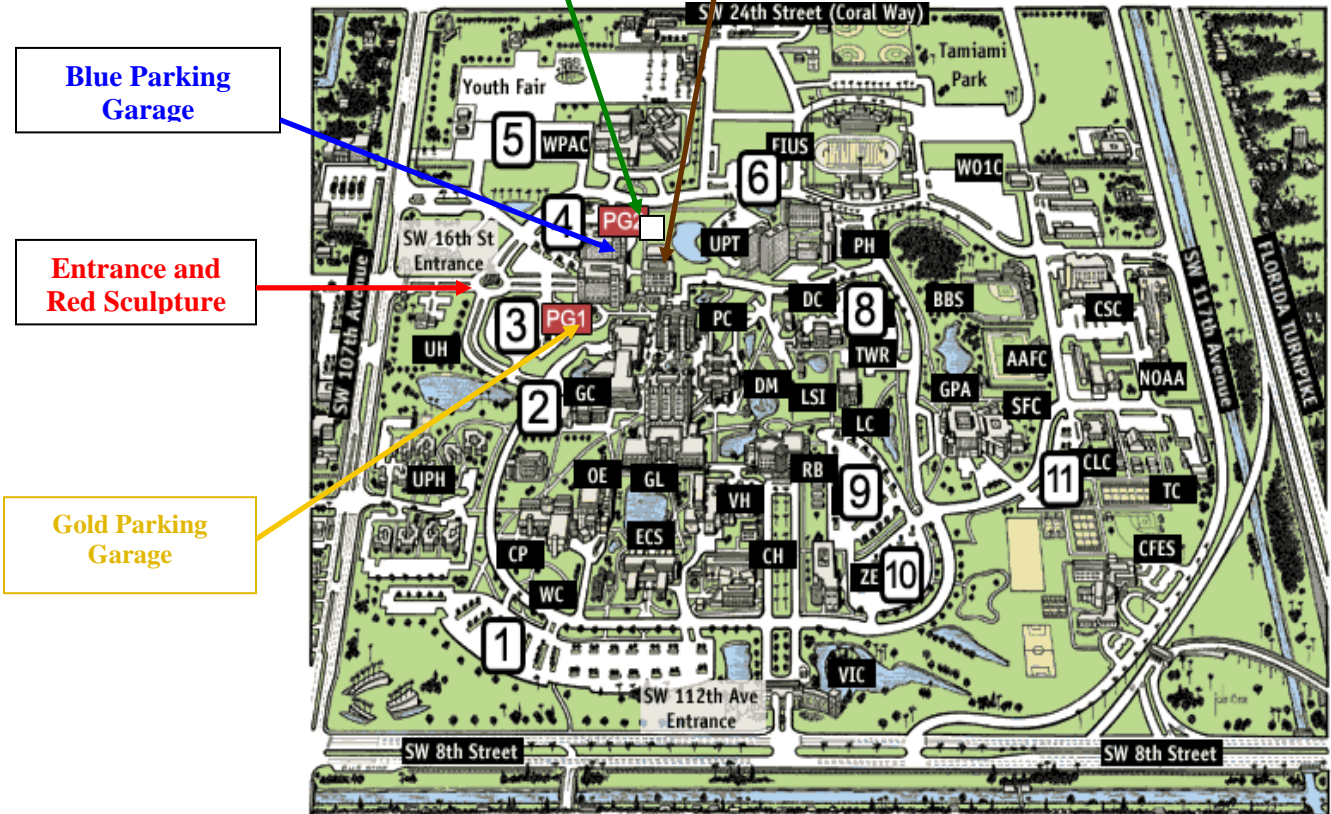

BLUE PARKING GARAGE INFORMATION:

Please notice that as you enter the university on SW 16th Street, main entrance, you will see a circle where there is a red sculpture. Drive up to the circle, continue straight. You will see two parking garage: on your right the Gold parking Garage and on your left the Blue Parking Garage (PG2). You need to park at any meter in the Blue Parking Garage.

The Patricia and Philipp Frost Art Museum is located just in front of the Blue Parking Garage and next to the *MARC Building (Management Advanced Research Center)*

AAFC	Athletics Academic Fitness Ctr	GL	Green Library (Athenaeum)	RB	Ryder Business Bldg
SFC	Student Fitness Ctr	GPA	Golden Panther Arena	TC	Trailer Complex
BBS	Baseball Stadium	HWC	Health Care & Wellness Ctr	TWR	Tower
CCLC	Children's Creative Learning Ctr	LC	Labor Ctr/English Language Institute	UH	University House
CFES	Carlos Finlay Elementary	LSI	Legal Studies Institute	UPH	University Park Housing
CH	College of Health	MM	Mall Modular Classrooms	UPT	University Park Towers
CP	Chemistry & Physics	NOAA	National Hurricane Ctr	VH	Viertes Haus
CSC	Campus Support Complex	PC	Charles Perry Bldg (Primera Casa)	VIC	Visitor Information Ctr
DC	Duplicating Ctr	PG 1	Parking Garage 1	WC	Wertheim Conservatory
DM	Deuxieme Maison	PG 2	Parking Garage 2	W01C	Ceramics
ECS	Engineering & Computer Science	PH	Panther Residence Hall	WPAC	Wertheim Performing Arts Ctr
FIUS	FIU Community Stadium			ZEB	Ziff Education Bldg
GC	Graham University Ctr				