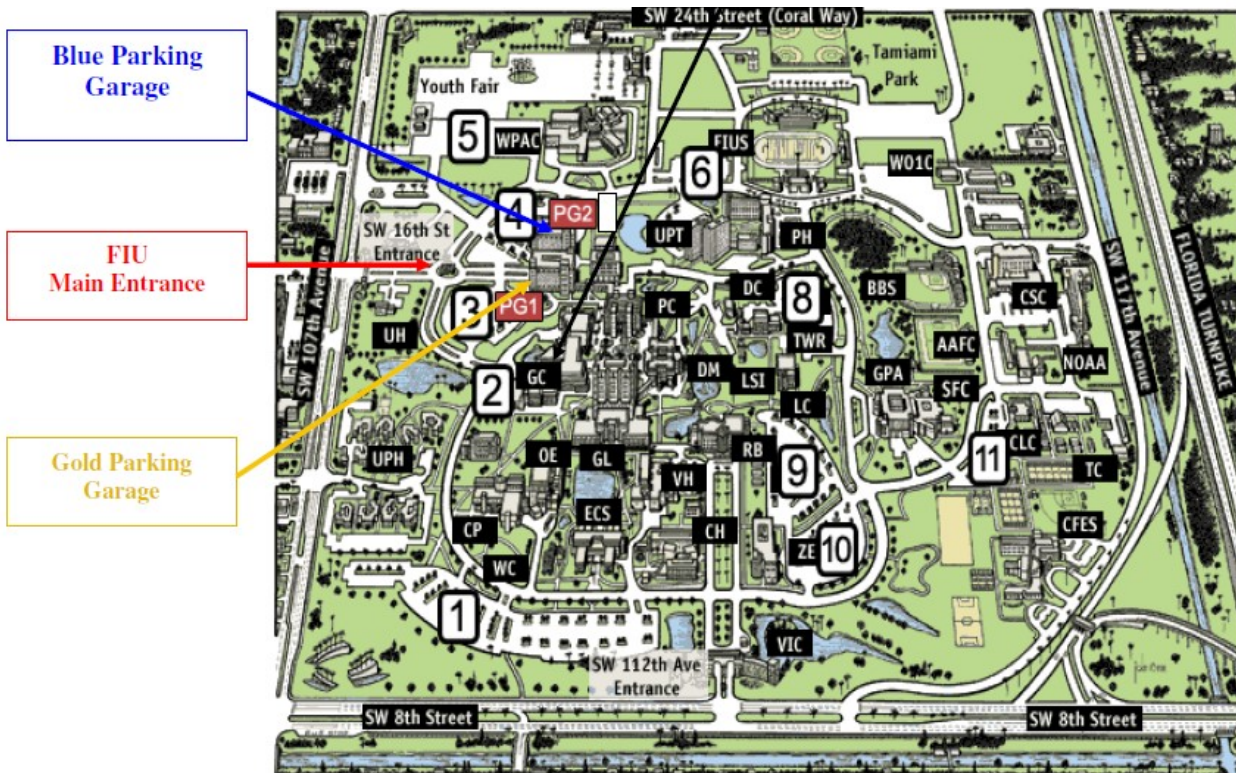

BLUE PARKING GARAGE INFORMATION:

Please notice that as you enter the university on SW 16th Street, main entrance, you will see a circle where there is a red sculpture. Drive up to the circle, continue straight. Two parking will appear. On your right the Gold parking Garage and on your left the Blue Parking Garage (PG2). Please park at any parking meter in the Blue Parking Garage.

Panther Suite GC 325 is located on the 3rd floor of the Graham Center building (GC)

AAFC	Athletics Academic Fitness Ctr	GL	Green Library (Athenaeum)	RB	Ryder Business Bldg
SFC	Student Fitness Ctr	GPA	Golden Panther Arena	TC	Trailer Complex
BBS	Baseball Stadium	HWC	Health Care & Wellness Ctr	TWR	Tower
CCLC	Children's Creative Learning Ctr	LC	Labor Ctr/English Language Institute	UH	University House
CFES	Carlos Finlay Elementary	LSI	Legal Studies Institute	UPH	University Park Housing
CH	College of Health	MM	Mall Modular Classrooms	UPT	University Park Towers
CP	Chemistry & Physics	NOAA	National Hurricane Ctr	VH	Viertes Haus
CSC	Campus Support Complex	OE	Owa Ehan	VIC	Visitor Information Ctr
DC	Duplicating Ctr	PC	Charles Perry Bldg (Primera Casa)	WC	Wertheim Conservatory
DM	Deuxieme Maison	PG 1	Parking Garage 1	W01C	Ceramics
ECS	Engineering & Computer Science	PG 2	Parking Garage 2	WPAC	Wertheim Performing Arts Ctr
FIUS	FIU Community Stadium	PH	Panther Residence Hall	ZEB	Ziff Education Bldg
GC	Graham University Ctr