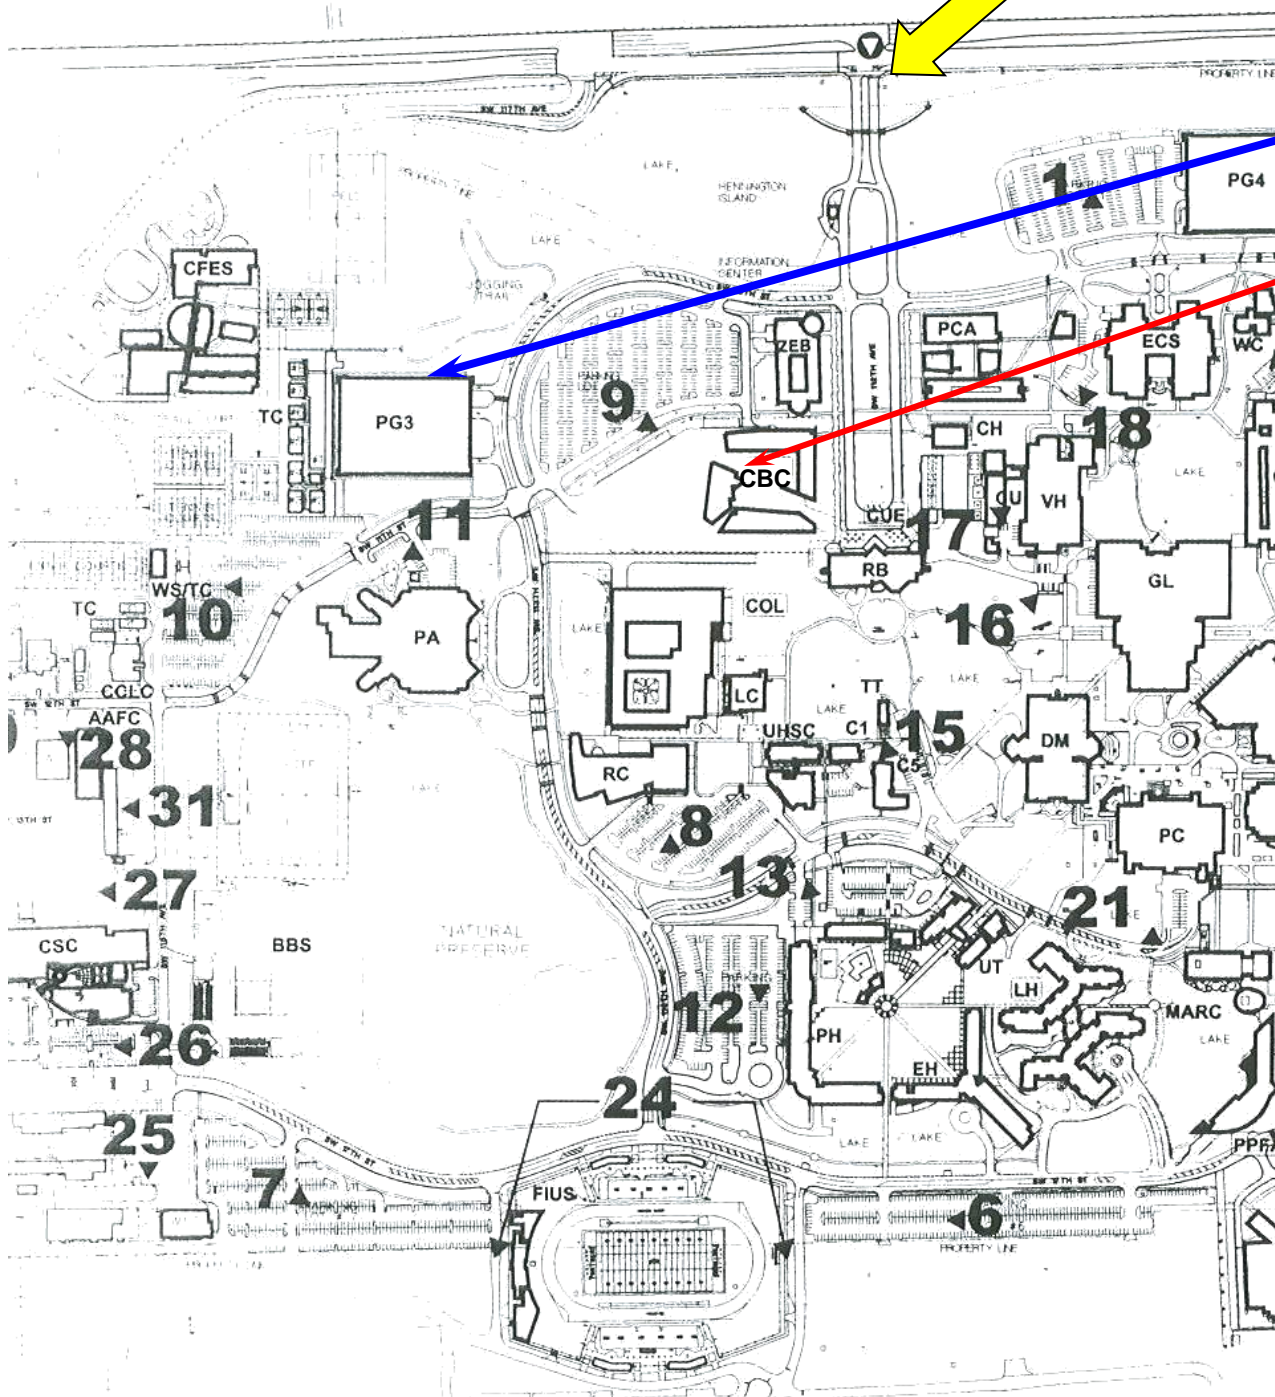

SW 8TH ST - GOLDEN PANTHER TRAIL

Panther Parking Garage (PG3)

College of Business Complex

Direction to Parking Garage

- Enter FIU through the SW 8th street and 112th Avenue entrance
- Keep on going straight
- Turn right at the stop sign on University Drive (you will see at the corner of the street the Ziff Education Building)
- Follows the road
- Make a right in Panther Garage Parking (PGP3)

Use any meter parking space

Address:

Florida International University
College of Business Complex, CBC
11200 SW 8th Street
Miami, Florida 33199