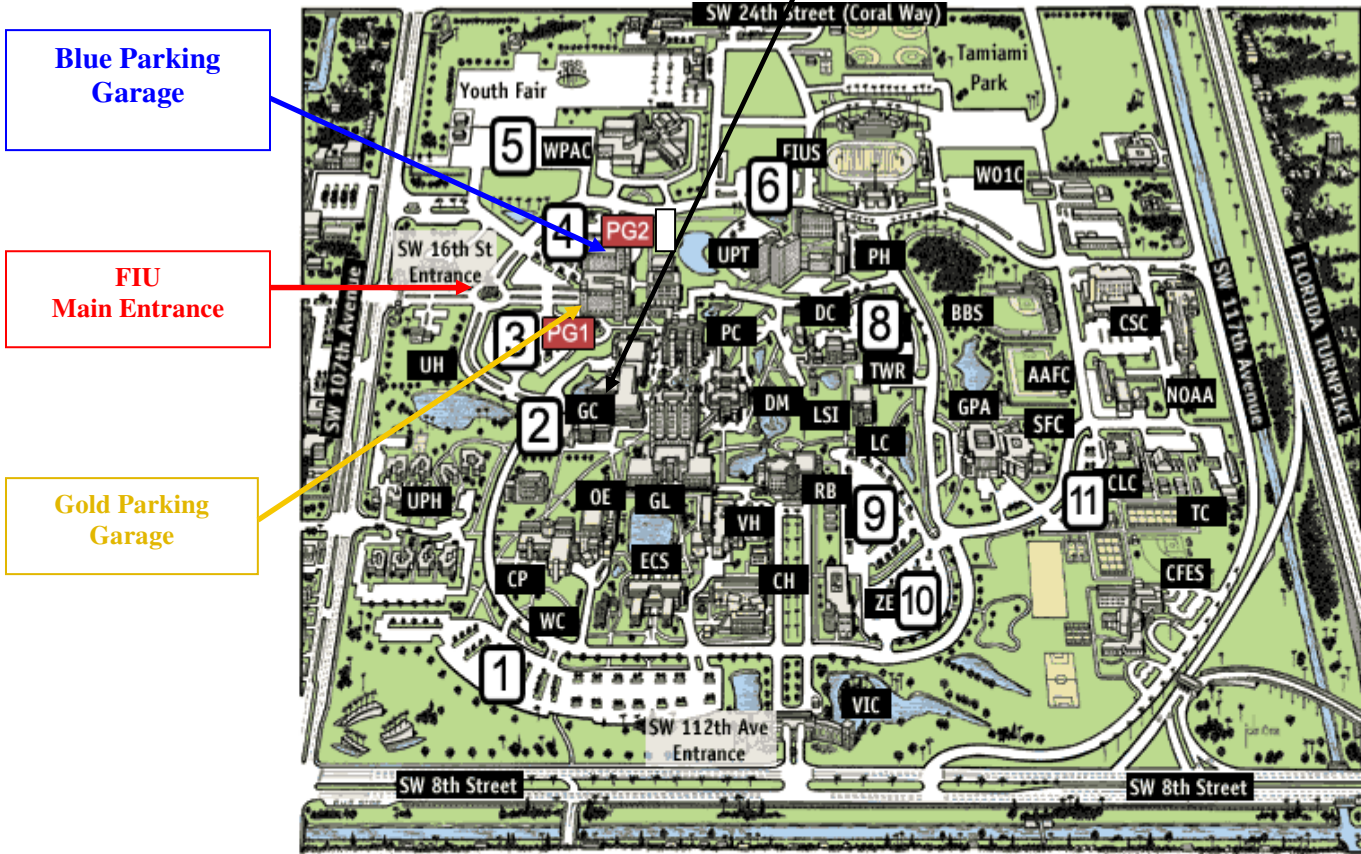

BLUE PARKING GARAGE INFORMATION:

Please notice that as you enter the university on SW 16th Street, main entrance, you will see a circle where there is a red sculpture. Drive up to the circle, continue straight. Two parking will appear. On your right the Gold parking Garage and on your left the Blue Parking Garage (PG2). Please park at any parking meter in the Blue Parking Garage.

GC 140 is located on the 1st floor of the Graham Center Building (GC)

AAFC	Athletics Academic Fitness Ctr	GL	Green Library (Athenaeum)	RB	Ryder Business Bldg
SFC	Student Fitness Ctr	GPA	Golden Panther Arena	TC	Trailer Complex
BBS	Baseball Stadium	HWC	Health Care & Wellness Ctr	TWR	Tower
CCLC	Children's Creative Learning Ctr	LC	Labor Ctr/English Language Institute	UH	University House
CFES	Carlos Finlay Elementary	LSI	Legal Studies Institute	UPH	University Park Housing
CH	College of Health	MM	Mall Modular Classrooms	UPT	University Park Towers
CP	Chemistry & Physics	NOAA	National Hurricane Ctr	VH	Viertes Haus
CSC	Campus Support Complex	OE	Owa Ehan	VIC	Visitor Information Ctr
DC	Duplicating Ctr	PC	Charles Perry Bldg (Primera Casa)	WC	Wertheim Conservatory
DM	Deuxieme Maison	PG 1	Parking Garage 1	W01C	Ceramics
ECS	Engineering & Computer Science	PG 2	Parking Garage 2	WPAC	Wertheim Performing Arts Ctr
FIUS	FIU Community Stadium	PH	Panther Residence Hall	ZEB	Ziff Education Bldg
GC	Graham University Ctr