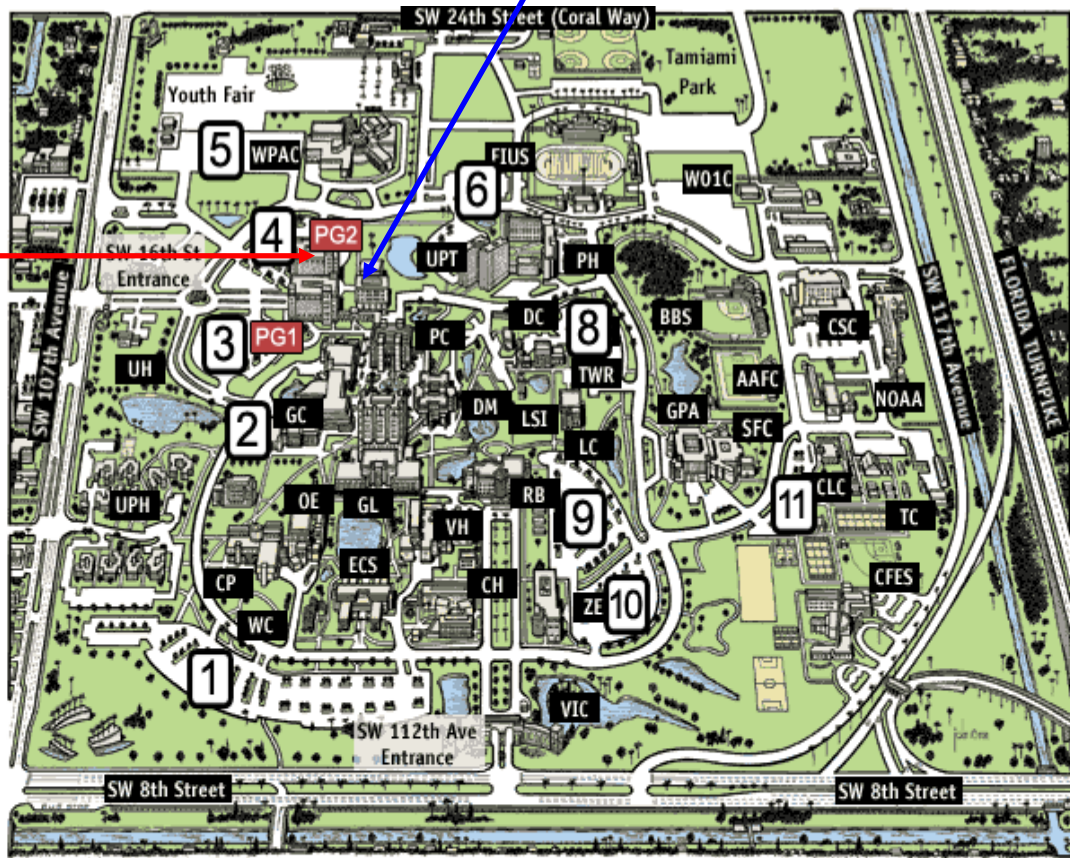

**PARKING INFORMATION:**

The BLUE PARKING GARAGE has been reserved for this event on Friday, April 7, 2006

Please notice that as you enter the university on SW 16<sup>th</sup> Street, main entrance, you will see a circle where there is a red sculpture. Drive up to the circle, continue straight. Two parkings will appear. On your right the Gold parking Garage and on your left the Blue Parking Garage (PG2). The Blue Parking Garage has been reserved for this event. Please be advised that parking is free of charge.

International Pavilion is located in the 2<sup>nd</sup> floor of the MARC Building (Management Advanced Research Center), just in front of the Blue Parking Garage.

Blue Parking Garage

AAFC	Athletics Academic Fitness Ctr	GL	Green Library (Athenaeum)	RB	Ryder Business Bldg
SFC	Student Fitness Ctr	GPA	Golden Panther Arena	TC	Trailer Complex
BBS	Baseball Stadium	HWC	Health Care & Wellness Ctr	TWR	Tower
CCLC	Children's Creative Learning Ctr	LC	Labor Ctr/English Language Institute	UH	University House
CFES	Carlos Finlay Elementary	LSI	Legal Studies Institute	UPH	University Park Housing
CH	College of Health	MM	Mall Modular Classrooms	UPT	University Park Towers
CP	Chemistry & Physics	NOAA	National Hurricane Ctr	VH	Viertes Haus
CSC	Campus Support Complex	OE	Owa Ehan	VIC	Visitor Information Ctr
DC	Duplicating Ctr	PC	Charles Perry Bldg (Primera Casa)	WC	Wertheim Conservatory
DM	Deuxieme Maison	PG 1	Parking Garage 1	W01C	Ceramics
ECS	Engineering & Computer Science	PG 2	Parking Garage 2	WPAC	Wertheim Performing Arts Ctr
FIUS	FIU Community Stadium	PH	Panther Residence Hall	ZEB	Ziff Education Bldg
GC	Graham University Ctr				