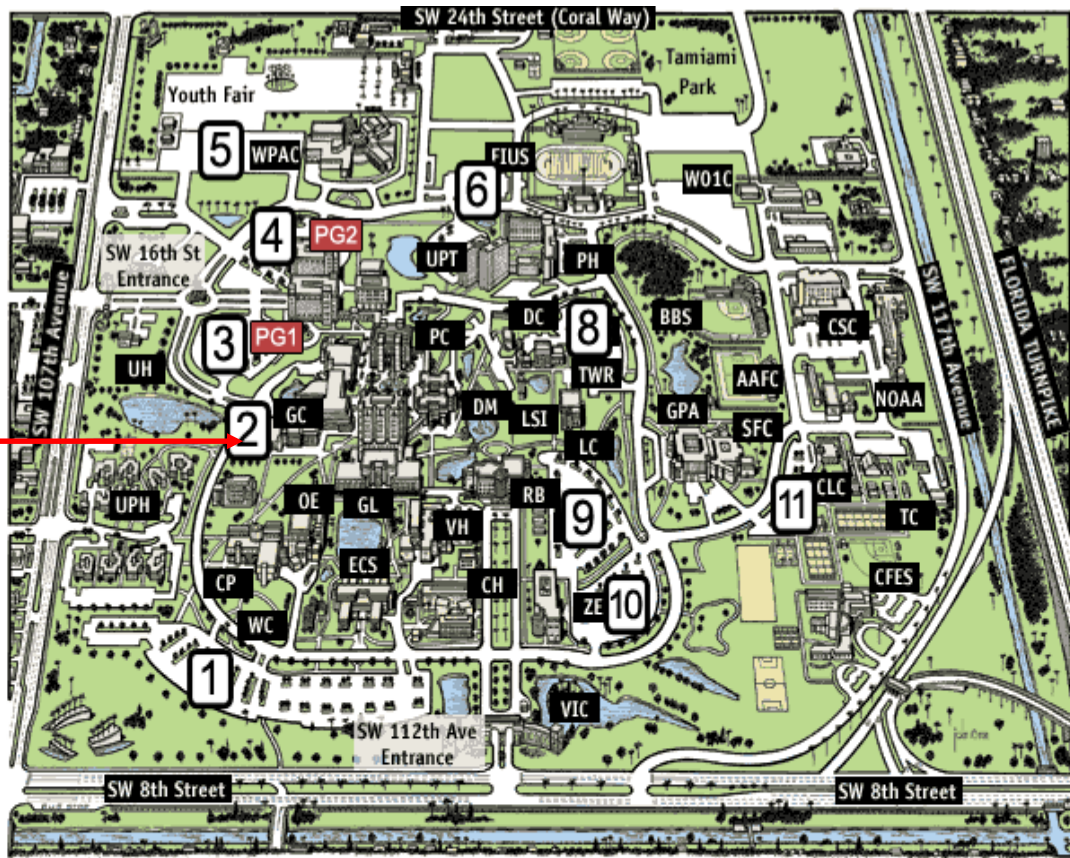

PARKING INFORMATION:

The GRAHAM CENTER VISITOR PARKING – LOT 2(A) has been reserved for this event on Saturday, April 8, 2006

Please notice that as you enter the university on SW 16th Street, main entrance, you will see a circle where there is a red sculpture. Drive up to the circle, bear right and take the first road to your right to parking Lot 2 (A), Graham Center Visitor Parking. Please be advised that parking is free of charge.

GC 243 is located in the 2nd floor of the Graham Center Building just to the left of the parking.

AAFC	Athletics Academic Fitness Ctr	GL	Green Library (Athenaeum)	RB	Ryder Business Bldg
SFC	Student Fitness Ctr	GPA	Golden Panther Arena	TC	Trailer Complex
BBS	Baseball Stadium	HWC	Health Care & Wellness Ctr	TWR	Tower
CCLC	Children's Creative Learning Ctr	LC	Labor Ctr/English Language Institute	UH	University House
CFES	Carlos Finlay Elementary	LSI	Legal Studies Institute	UPH	University Park Housing
CH	College of Health	MM	Mall Modular Classrooms	UPT	University Park Towers
CP	Chemistry & Physics	NOAA	National Hurricane Ctr	VH	Viertes Haus
CSC	Campus Support Complex	OE	Owa Ehan	VIC	Visitor Information Ctr
DC	Duplicating Ctr	PC	Charles Perry Bldg (Primera Casa)	WC	Wertheim Conservatory
DM	Deuxieme Maison	PG 1	Parking Garage 1	W01C	Ceramics
ECS	Engineering & Computer Science	PG 2	Parking Garage 2	WPAC	Wertheim Performing Arts Ctr
FIUS	FIU Community Stadium	PH	Panther Residence Hall	ZEB	Ziff Education Bldg
GC	Graham University Ctr				