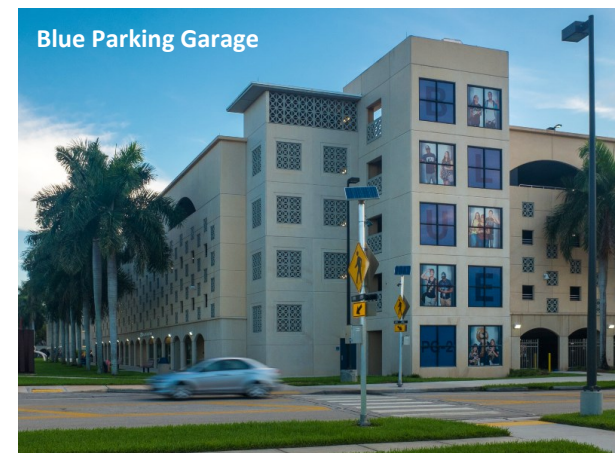

Parking Information: Blue Parking Garage

- Gold & Blue Parking Garages are located in front of the Marc Building and the Frost Art Museum
  (See pictures below)