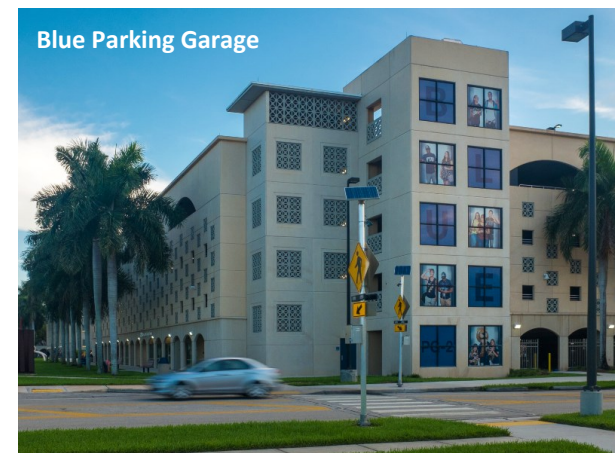

**KEY** Buildings Sidewalks Roadways Grassy Areas Athletic Fields Water Parking Lots Parking Garages Under Construction

**Modesto A. Maidique Campus**  
 11200 S.W. 8th Street  
 Miami, Florida 33199  
 p. 305.348.2000  
 www.fiu.edu

**Address:** Florida International University  
Modesto A. Maidique Campus  
11200 SW 8th Street  
Miami, FL 33199

**Building:** Ernest R. Graham Center (GC)  
**Room:** GC 355 (3rd floor)

### Parking Information: Blue Parking Garage

- Gold & Blue Parking Garages are located in front of the Marc Building and the Frost Art Museum  
(See pictures below)

**Building: Ernest R. Graham Center**