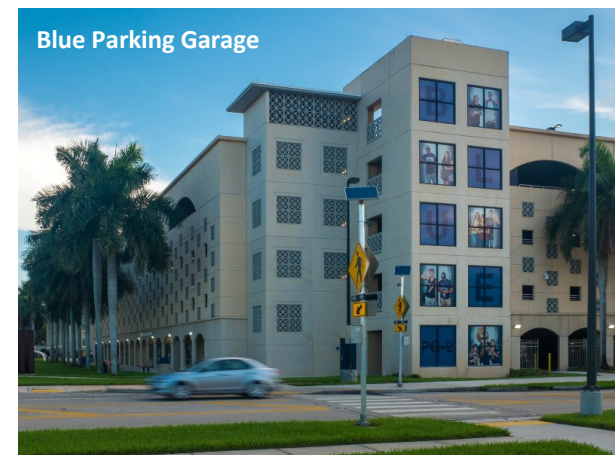

Parking Information: Blue Parking Garage

- Gold & Blue Parking Garages are located in front of the Marc Building and the Frost Art Museum
  (See pictures below)