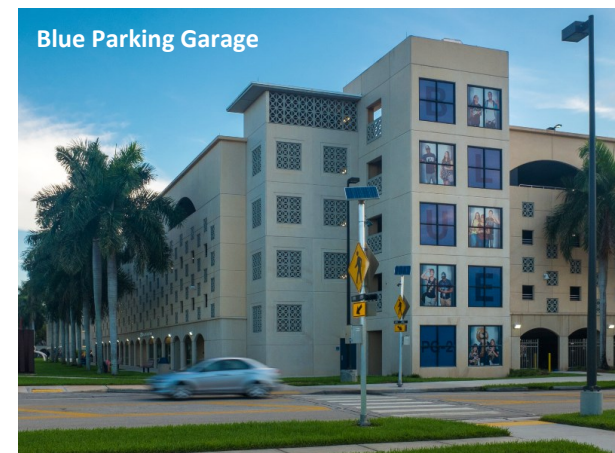

Address: Florida International University
Modesto A. Maidique Campus
11200 SW 8th Street
Miami, FL 33199

Building: Student Academic Support Center (SASC)
Room: SASC 351 (3rd floor)

DIRECTIONS TO FIU

- Take the I-836 WEST
 - Follow I-836 to the Florida Turnpike
 - Take the Florida Turnpike South
 - Take Florida Turnpike South to Exit 25/US-41East/SW 8th Street (a sign identifies FIU).
 - **Follow SW 8th Street until SW 107th Avenue**
 - **Turn right at SW 107th Avenue**
 - Continue until SW 16th Street
 - **Turn right at SW 16th Street, FIU main entrance**
 - As you are entering the University from 16th street and 107th Avenue, you will come to a round about (circle) with a large red sculpture.
 - **Once in the roundabout, continue straight until the end of the street** (where there are the Frost Art Museum and MARC buildings)
 - You will see two parking garages: on your right the Gold Parking Garage (PG1), and on your left the Blue Parking Garage (PG2)
 - Ask your driver to drop you off there (at the end of the street and between the gold and blue parking garages)
- Also check out campus map: <https://campusmaps.fiu.edu/index.html#/campus/MMC>

Parking Information:

- Gold & Blue Parking Garages are located in front of the Marc Building and the Frost Art Museum
(See pictures below)

Building: Ernest R. Graham Center

--> To Student Academic Support Center (SASC) Entrance