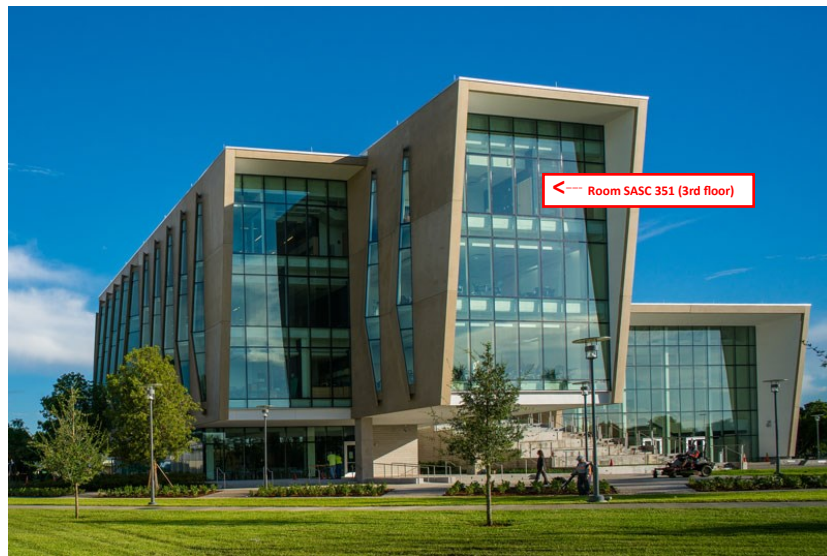

Student Academic Support Center (SASC)

Directions from Blue-Gold Parking Garages to Graham Center building – and to SASC building—Room: SASC 351 (3rd floor)

- When you are at the end of the street and between the gold and blue parking garages, **turn right**, keep **going straight until you reach the Ernest R. Graham Center Building** (the building with the clock and the flag poles). You will see a clock at the entrance of the building. I will be waiting for you and we will walk to the Student Academic Support Building (SASC)
- **Turn right and go straight to the Student Academic Support Building (SASC);**
- **When entering the SASC building, turn left and take the elevator to the 3rd floor. Turn left, then right and go straight to Room SASC 351. This is the last room at the end of the hallway.**