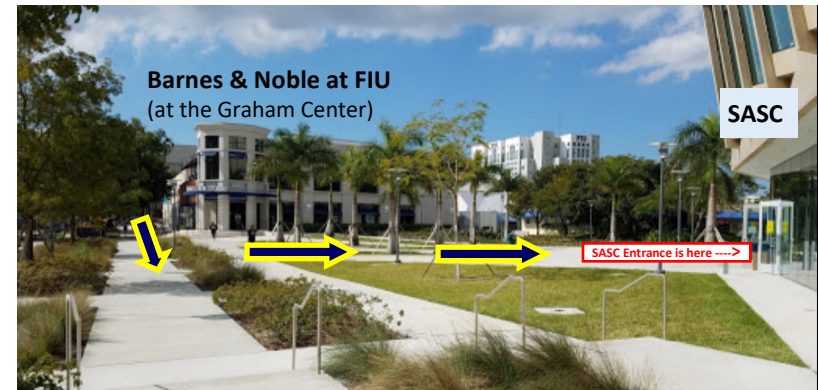

--> To Student Academic Support Center (SASC) Entrance