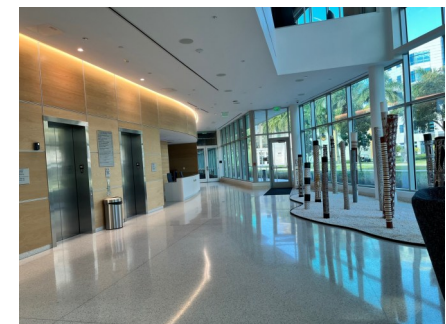

FIU ENTRANCE onto SW 8th Street and SW 112th Avenue
(where there are the arches)

SIPA II ENTRANCE